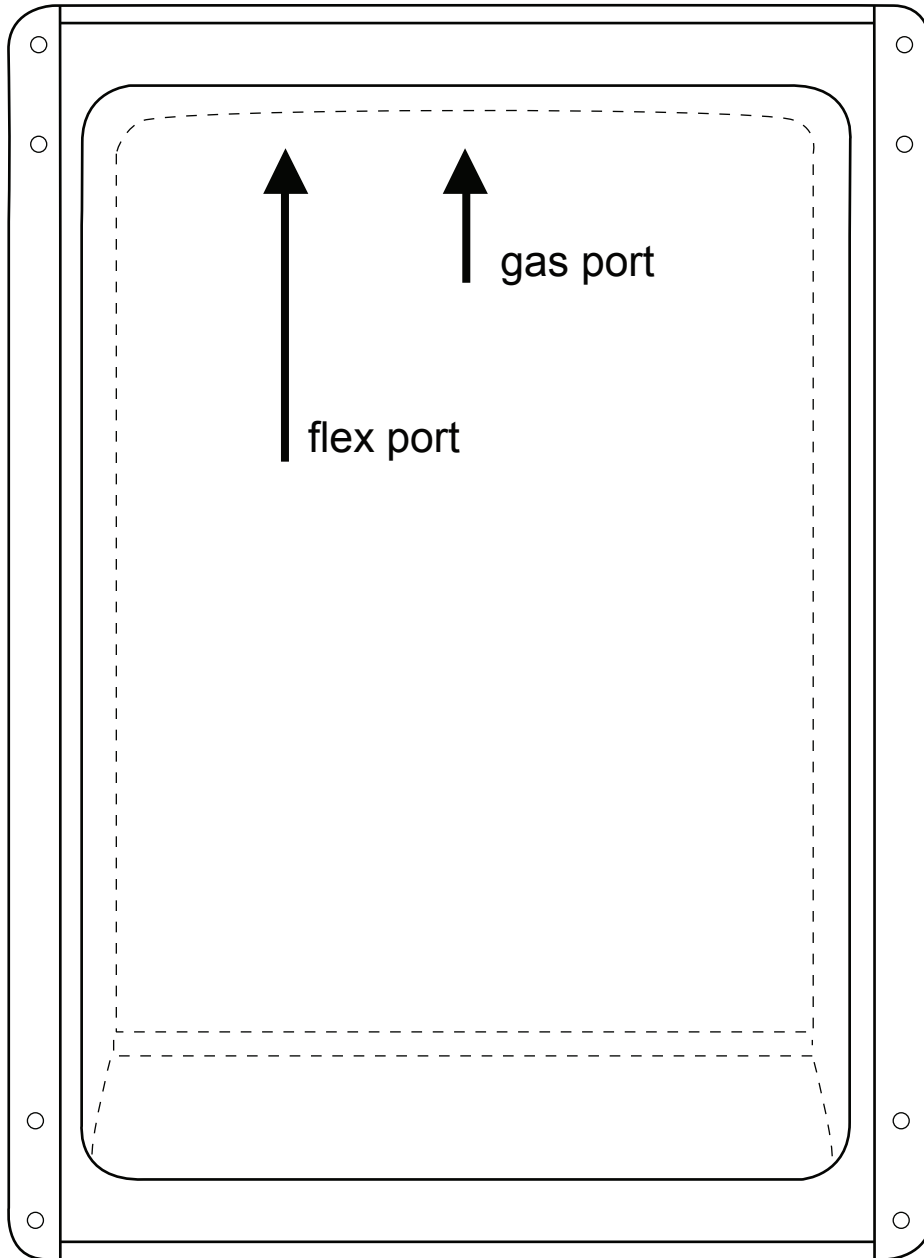

MODEL 480

Top Panel View

5 ¹/₄"

17 ³/₈" overall

14" inside

5 ¹/₈"

4 ¹/₄"

23 ¹/₂" overall

20 ¹/₂" inside