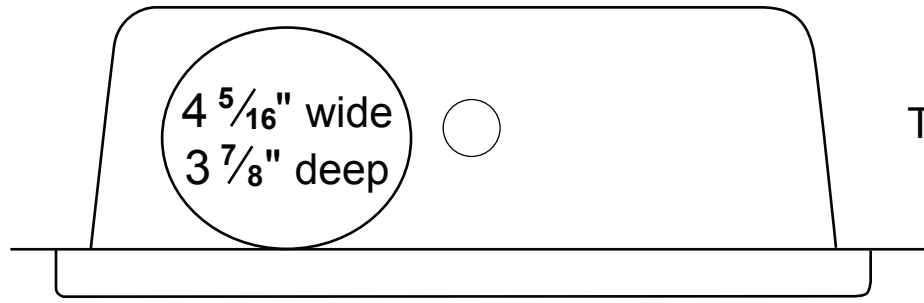

MODEL 480

Top Panel View

5 ¹/₄"

17 ³/₈" overall

14" inside

5 ¹/₈"

4 ¹/₄"

23 ¹/₂" overall

20 ¹/₂" inside